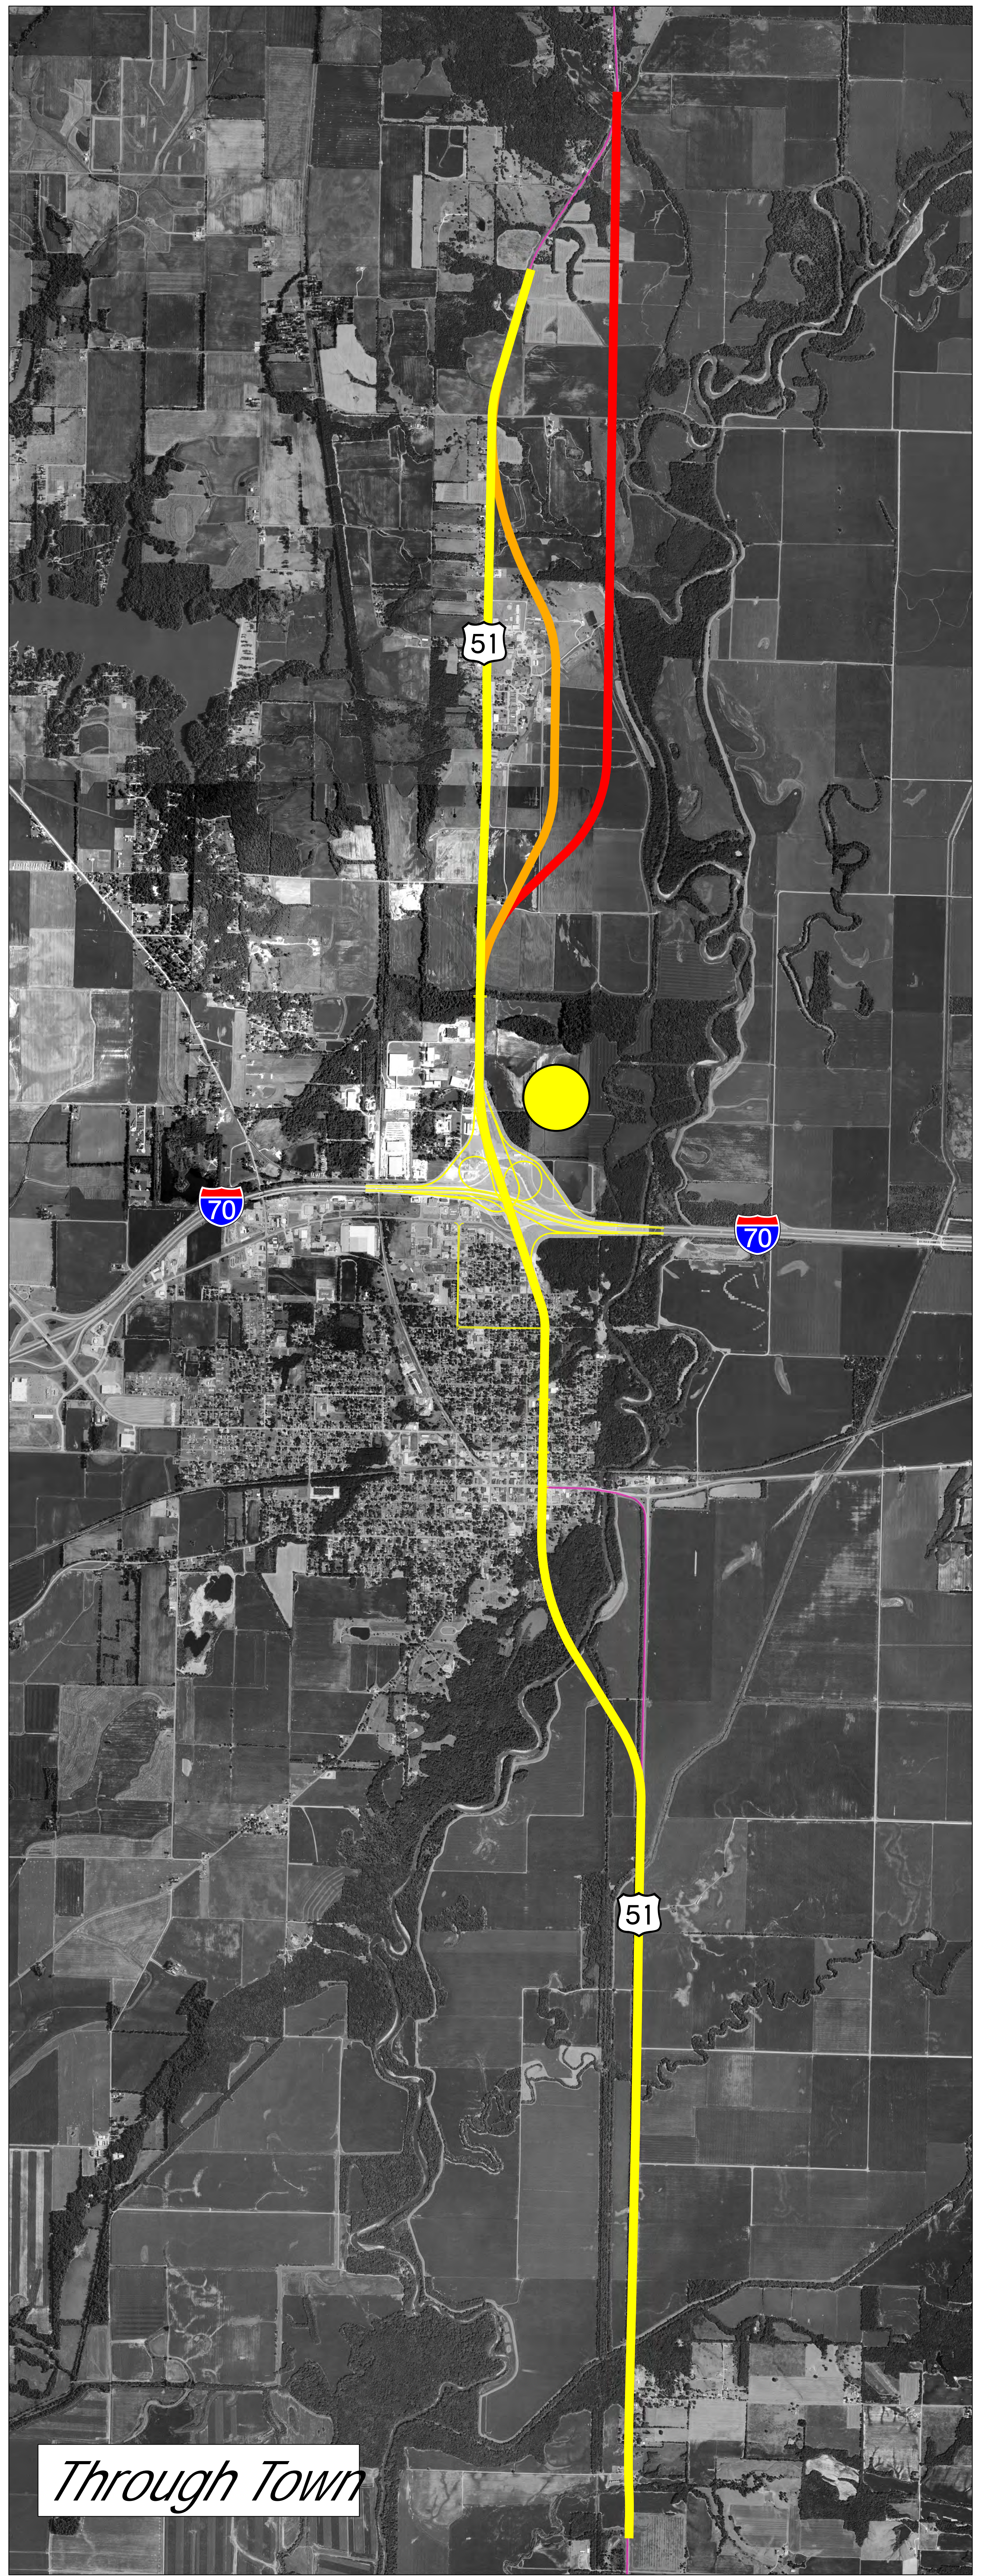

Eastern Bypass

Through Town

*US 51 Vandalia
Eastern Alignments*

<i>Legend</i>					
EB Green		TT Orange		Existing US51	
EB Purple		TT Red		Interchange	
EB Red		TT Yellow		Right-of-Way	